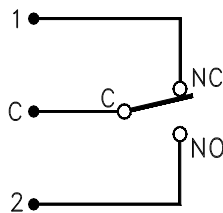

Tab.2

Process connection D			Thread			Materials		Length L	
15	22K	20	N	G	C	O	S	10	20
1/2"	M22x1,5	3/4"	NPT	UNI 228/1	UNI 7/1	Brass	S.S. AISI-316	100 mm	200 mm
On request			On request			On request			

WIRING