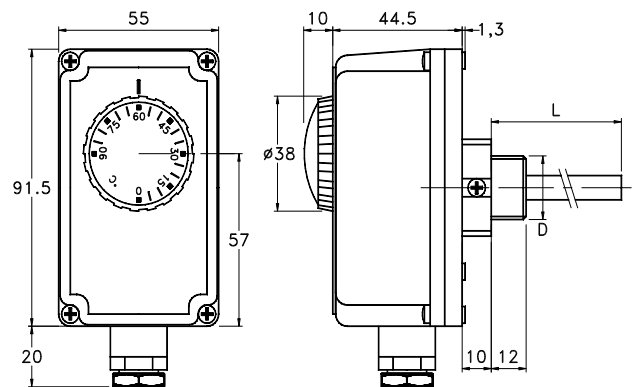

Tab.2

Process connection D			Thread			Materials		Length L	
15	22K	20	N	G	C	O	S	10	20
1/2"	M22x1,5	3/4"	NPT	UNI 228/1	UNI 7/1	Brass	S.S. AISI-316	100 mm	200 mm
On request			On request			On request			

WIRING

DIMENSIONS

Measures in mm.

NOMENCLATURE

TRM.300	210	7	15NO	20	IP40
•					
	•				
		•			
			•		
				•	
					•

	Name - Type
Tab.1	Setting range
Tab.1	Electrical contact
Tab.2	Thermowell connection, thread and material
Tab.2	Thermowell length
Tab.1	Degree of protection